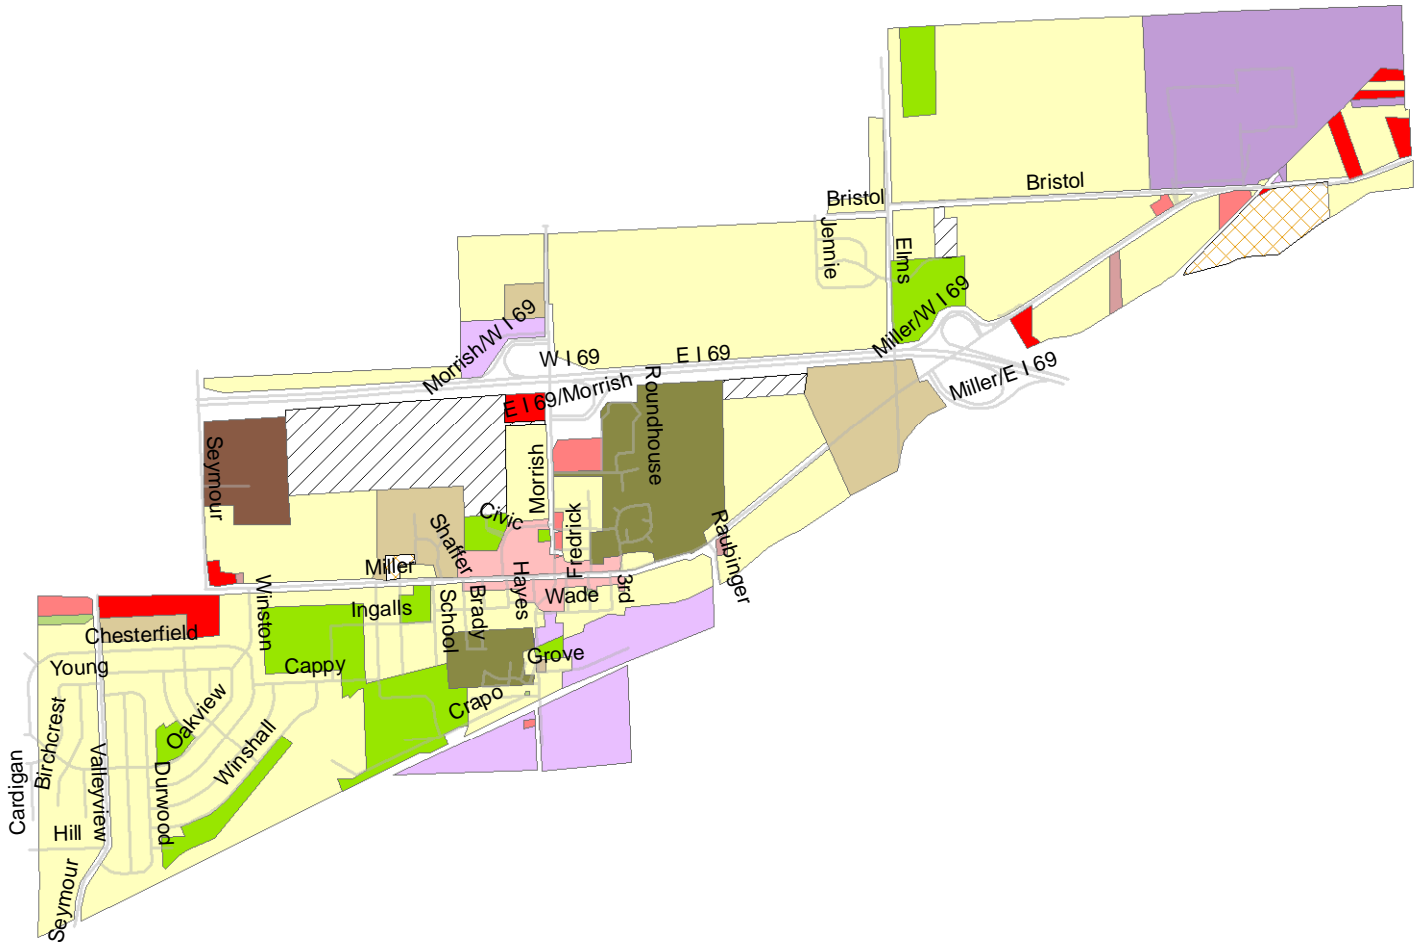

City of Swartz Creek - Municipal Zoning Map

Genesee County

Legend

ZONING

- CENTRAL BUSINESS DISTRICT
- GENERAL BUSINESS
- HEAVY INDUSTRIAL
- HIGHWAY SERVICE DISTRICT
- LIGHT INDUSTRIAL
- LOCAL BUSINESS
- MOBILE HOME PARK
- MULTI-ZONE
- MULTIPLE FAMILY RESIDENTIAL
- OFFICE DISTRICT
- OFFICE DISTRICT
- ONE-FAMILY RESIDENTIAL
- PLANNED DEVELOPMENT DISTRICT
- PLANNED MOBILE HOME DEVELOPMENT DISTRICT
- PUBLIC / QUASI-PUBLIC
- SPECIAL OFFICE DISTRICT
- SPECIAL PURPOSE
- TWO-FAMILY RESIDENTIAL
- Roads