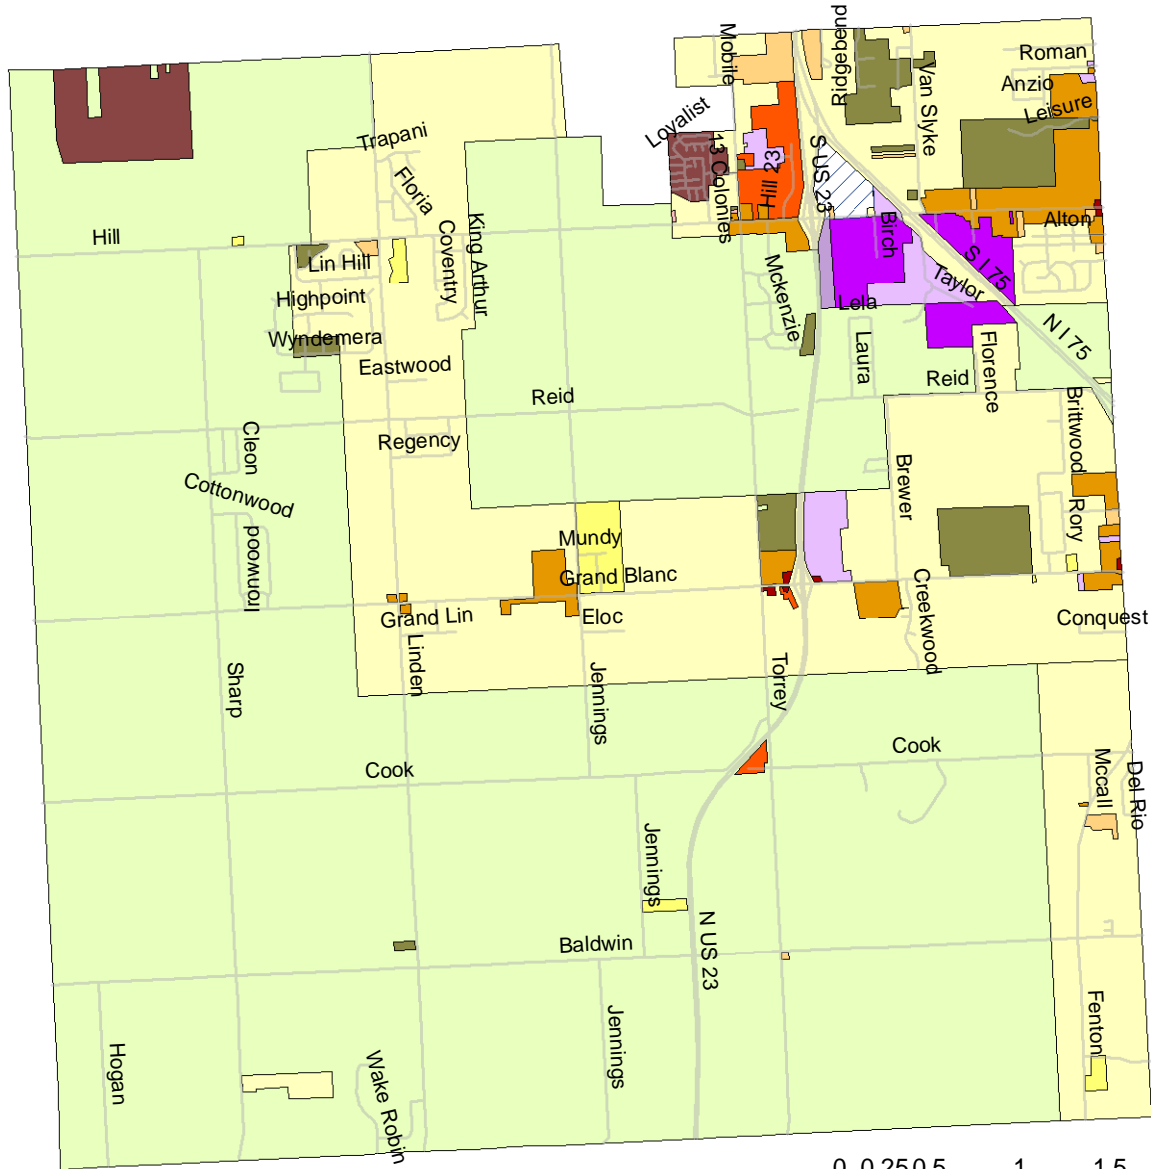

Mundy Township - Municipal Zoning Map

Genesee County

Legend

Mundy Twp ZONING

- Residential Ag. District
- Res. Suburban District
- Res. Urban District
- Res. Urban Multiple Family
- Mobile Home Park
- Local Commercial
- General Commercial
- Regional Retail
- Metropolitan Commercial
- Highway Service
- Light Manufacturing
- Medium Manufacturing
- Heavy Manufacturing
- Planned Regional Center
- Roads