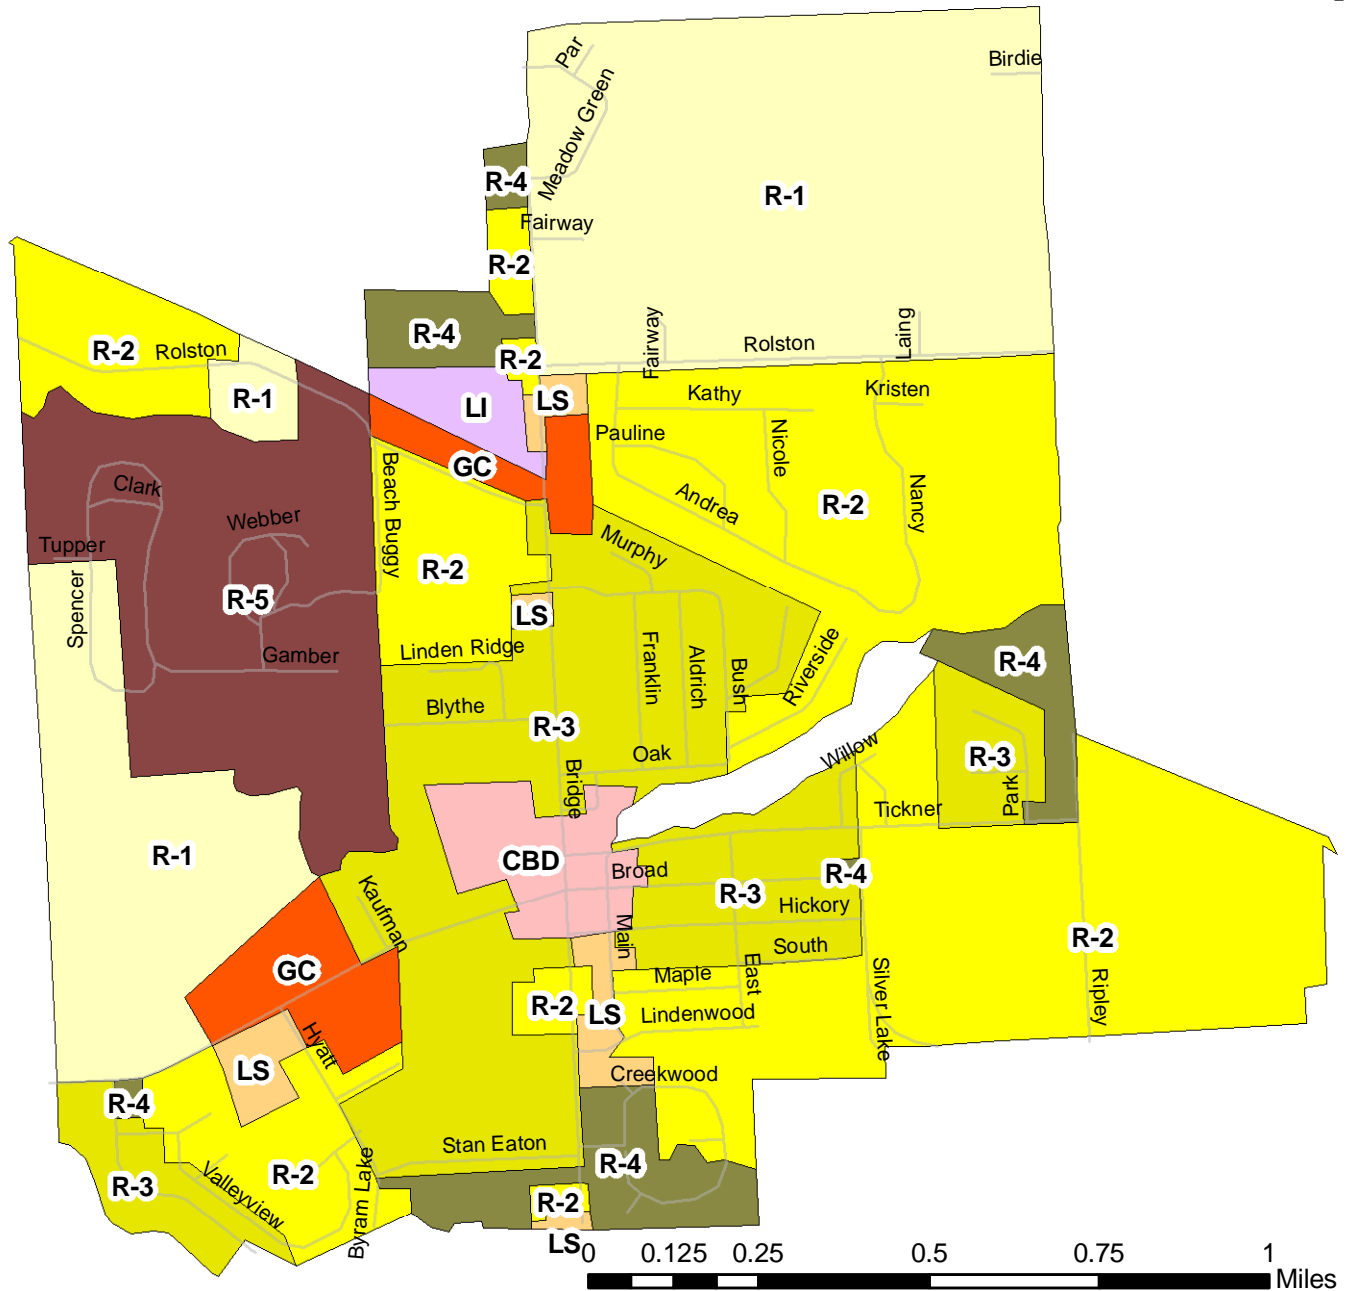

City of Linden Municipal Zoning Map

Genesee County

Legend

City of Linden

ZONING

- | | |
|--|---|
|  Single Family Residential (15,000) |  Local Service |
|  Single Family Residential (9,600) |  General Commercial |
|  Single Family Residential (8,400) |  Central Business District |
|  Multiple Family Residential |  Limited Industrial |
|  Mobile Home Park |  Roads |