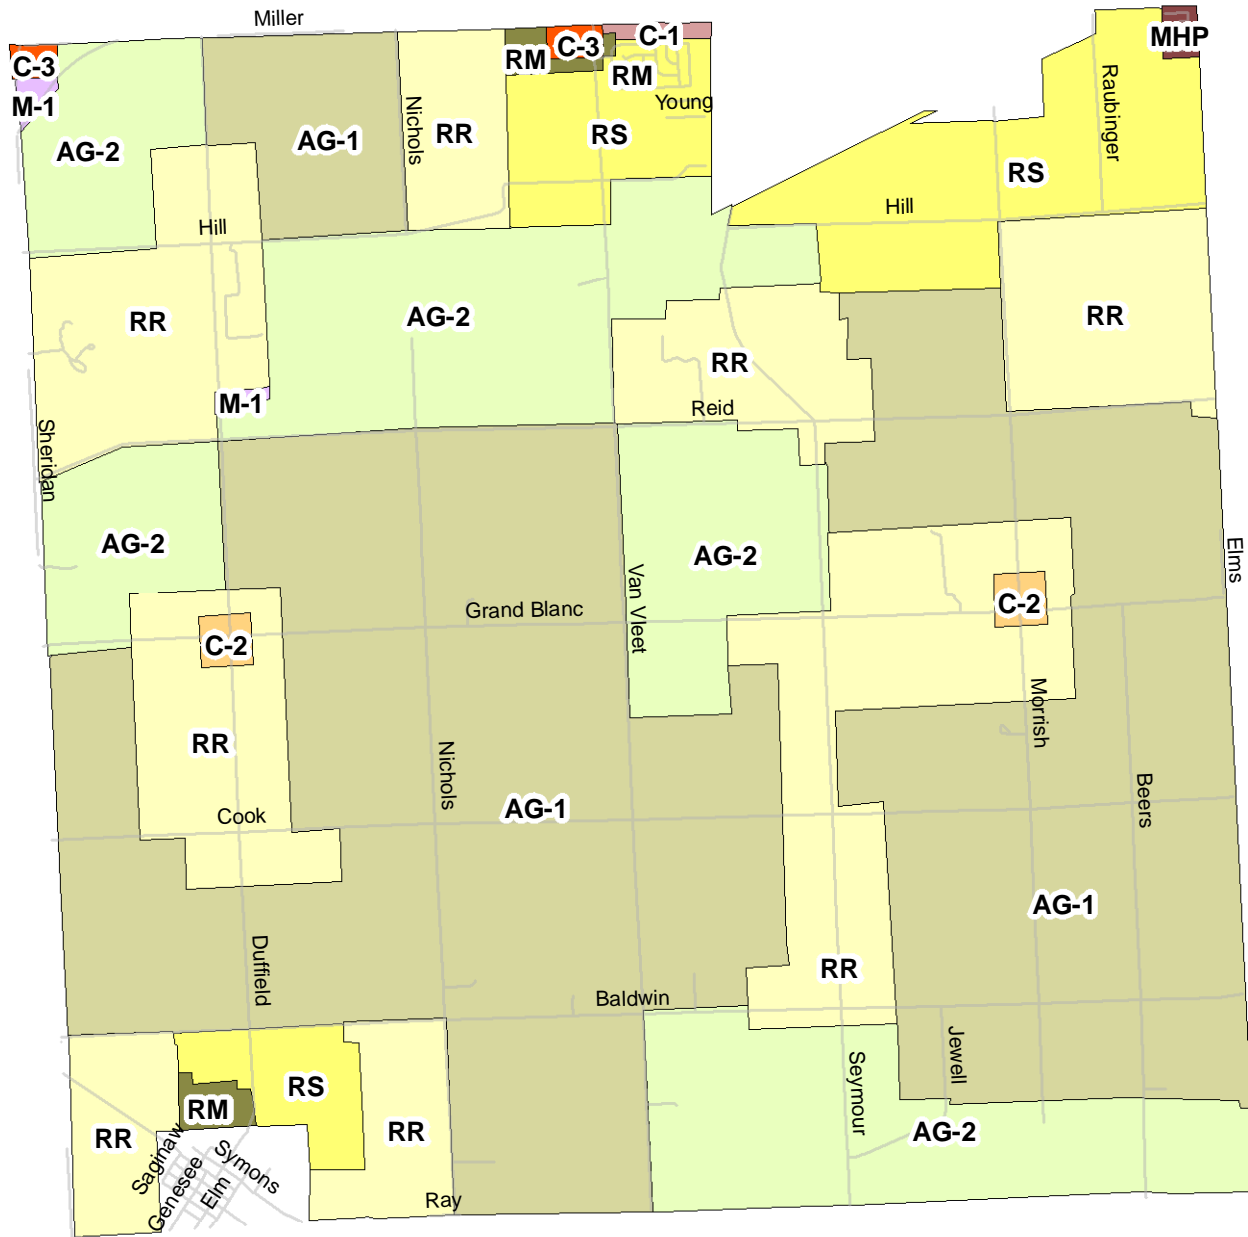

Gaines Township - Municipal Zoning Map

Genesee County

Legend

Gaines Twp

Zoning

- Prime Agriculture
- Agricultural Estate
- Rural Residential
- Residential Suburban
- Multiple Family
- Mobile Home Park
- Office / Commercial
- Neighborhood Commercial
- General Commercial
- Light Manufacturing
- Roads