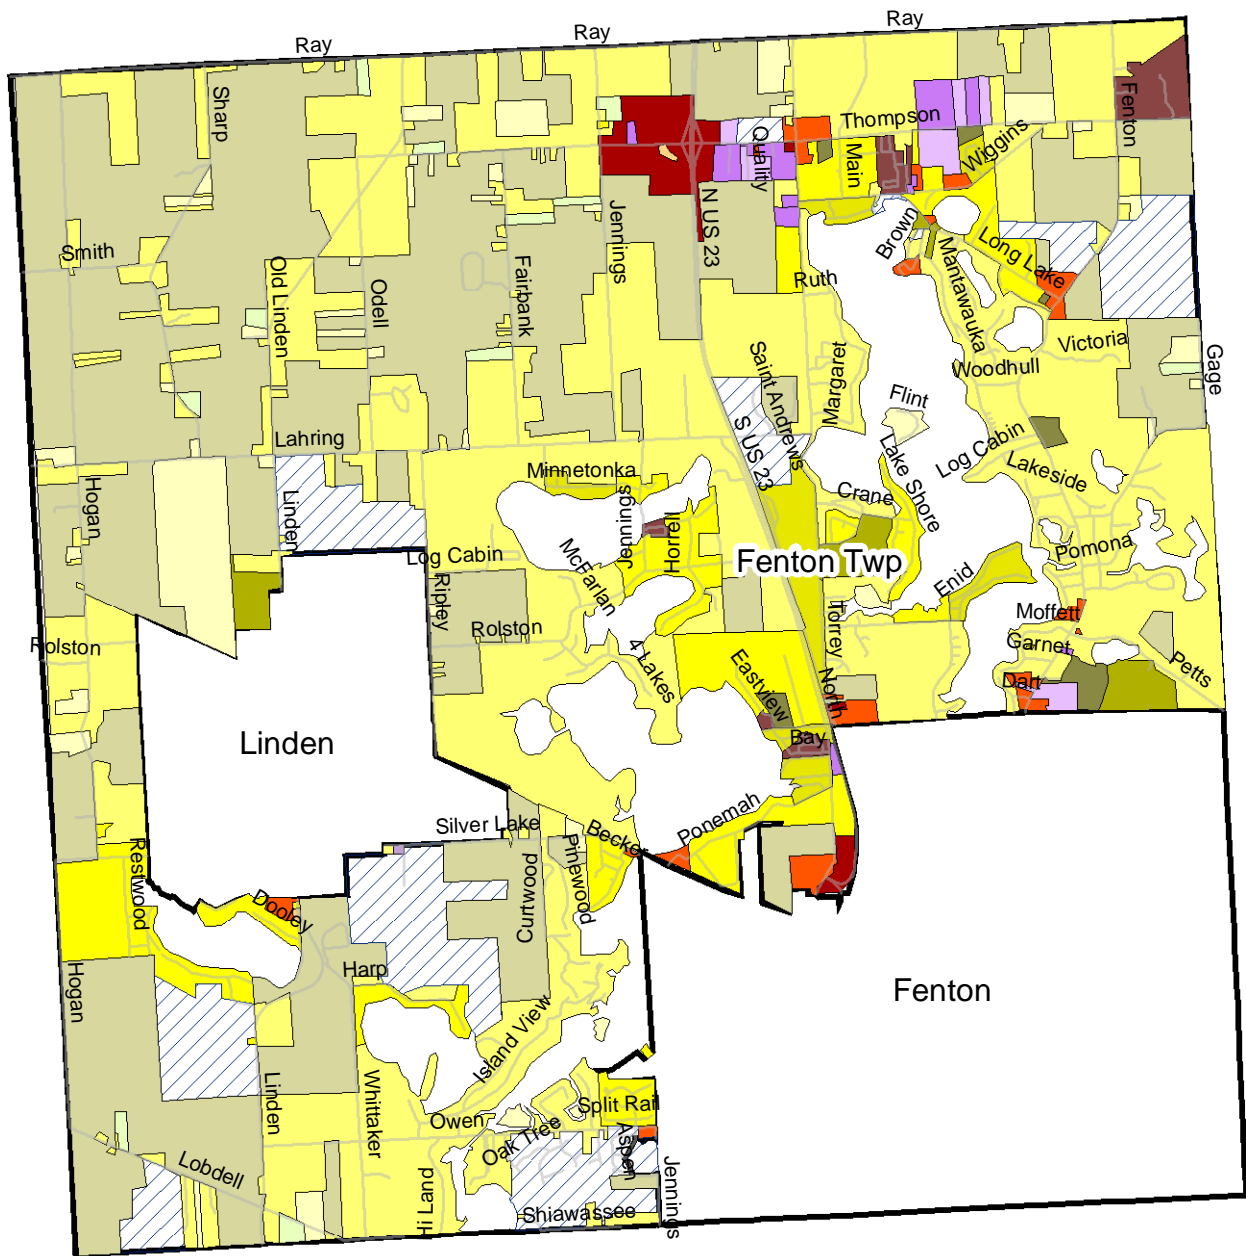

Fenton Township Municipal Zoning Map

Genesee County

Legend

Fenton Twp ZONING

- | | |
|---------------------------------|--------------------------|
| Agricultural | General Business |
| Rural Single Family Res. | Highway Service |
| Low Density Single Fam. Res. | Office Service |
| Medium Density Single Fam. Res. | Low Intensity Industrial |
| Single Family Residential | Light Industrial |
| Single Family Residential | General Industrial |
| Attached Single Family Res. | Planned Unit Development |
| Multiple Family Residential | Roads |
| Mobile Home Residential | |
| Local Business | |