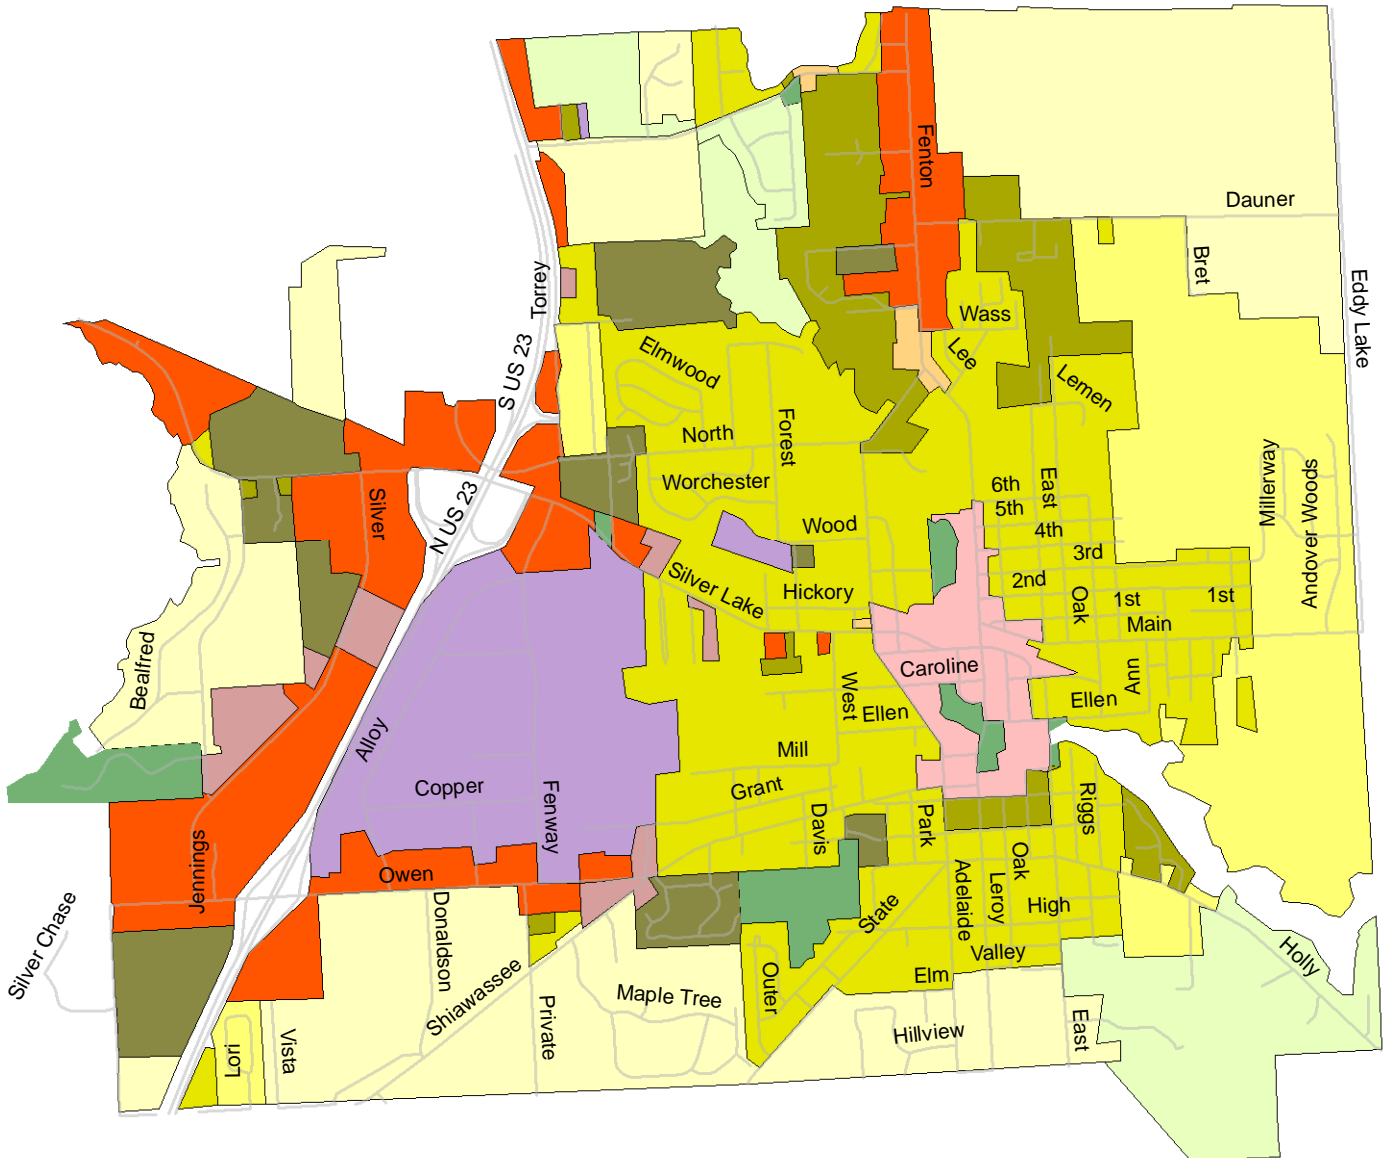

City of Fenton Municipal Zoning Map

Genesee County

Legend

City of Fenton

ZONING

- Rural Density Residential
- Low Density Residential
- Low/Medium Density Residential
- Medium Density Residential
- Medium/High Density Residential
- High Density Residential
- Neighborhood Business District
- Central Business District
- General Business District
- Office Service District
- Industrial
- Parks and Cemeteries
- Roads