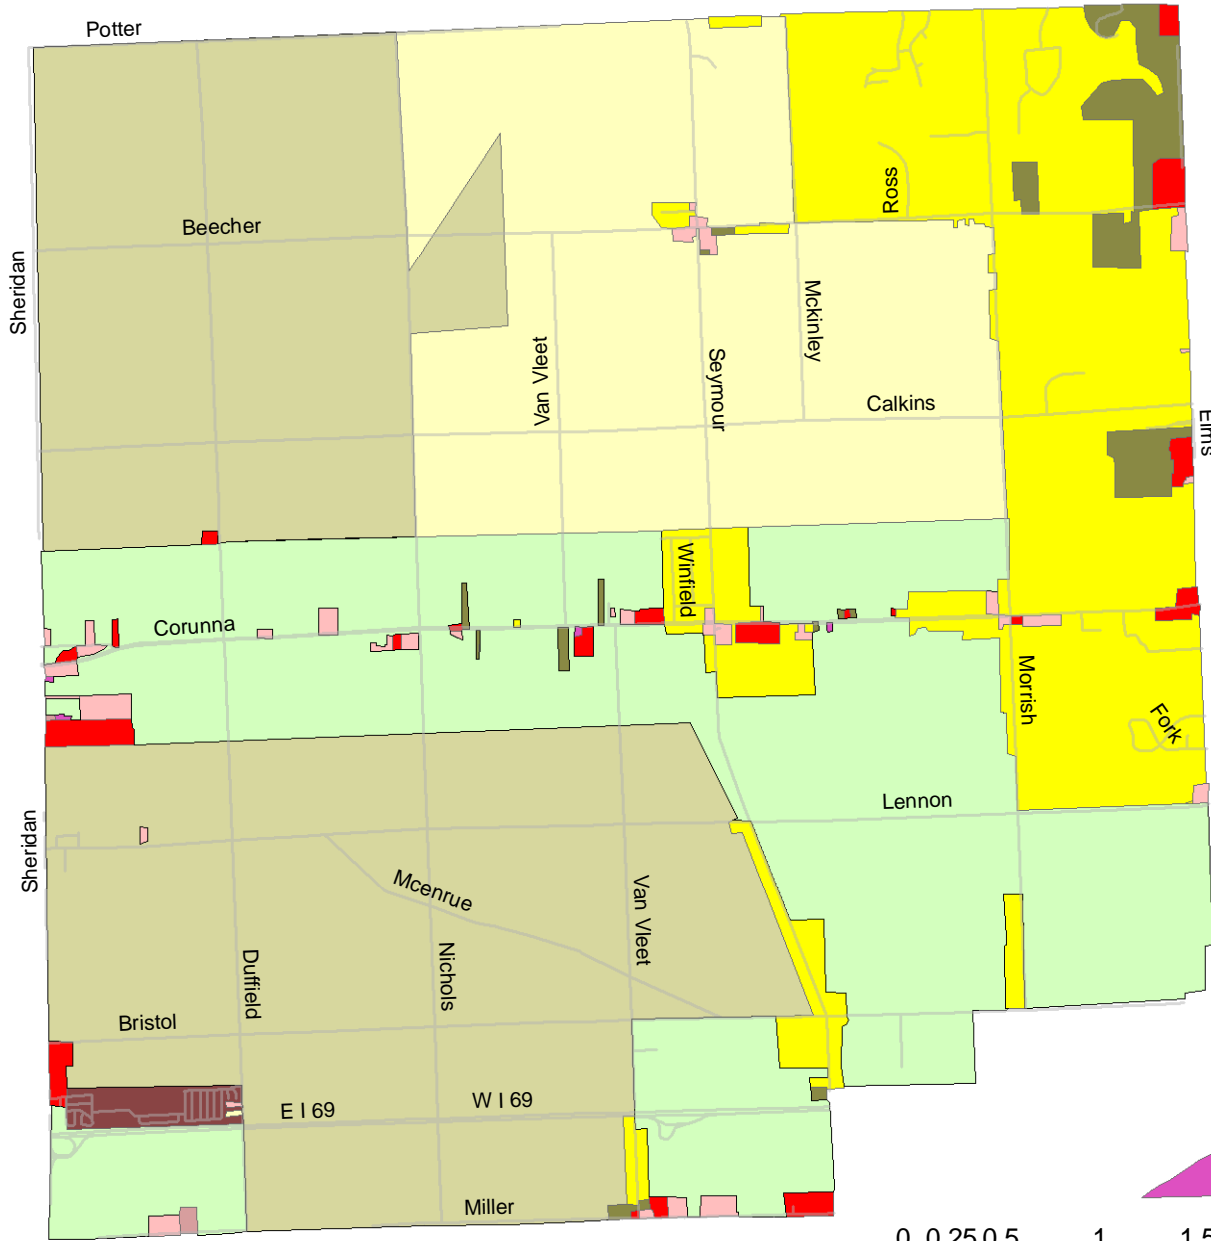

Clayton Township - Municipal Zoning Map

Genesee County

Legend

ZONING

- GENERAL COMMERCIAL
- LOCAL COMMERCIAL
- MANUFACTURING
- MULTI-FAMILY
- OFFICE
- RESIDENTIAL RURAL ESTATE
- RESIDENTIAL SUBURBAN FARM
- SINGLE FAMILY
- RESIDENTIAL AGRICULTURE
- RESIDENTIAL MOBILE HOME
- Roads