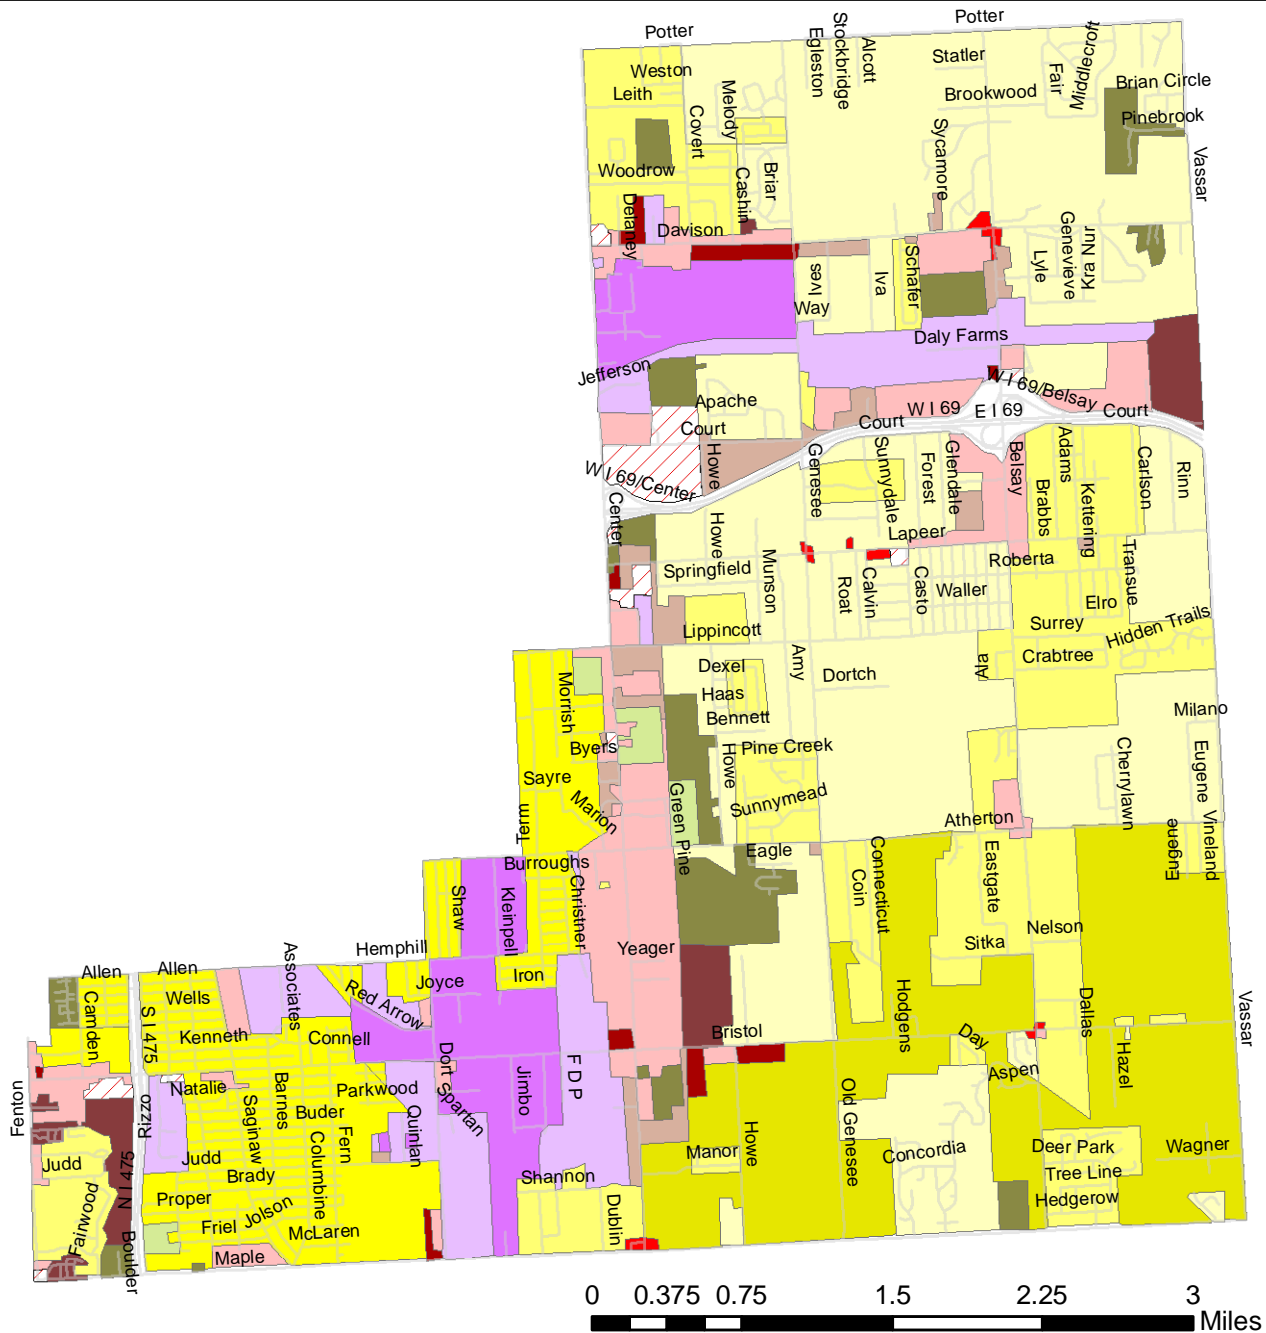

City of Burton - Municipal Zoning Map

Genesee County

Legend

Burton Zoning Ordinances

ZONING

- | | | | |
|--|---|--|-----------------------------|
| | GENERAL BUSINESS | | RESTRICTED OFFICE |
| | GENERAL INDUSTRIAL | | SINGLE FAMILY RESIDENTIAL A |
| | HIGH RISE MULTIPLE FAMILY RESIDENTIAL | | SINGLE FAMILY RESIDENTIAL B |
| | HIGHWAY ORIENTED BUSINESS | | SINGLE FAMILY RESIDENTIAL C |
| | LIGHT INDUSTRIAL | | SUBURBAN ESTATE RESIDENTIAL |
| | LOCAL BUSINESS | | VEHICLE PARKING |
| | LOW DENSITY MULTIPLE FAMILY RESIDENTIAL | | Roads |
| | MOBILE HOME PARK | | |
| | MULTIPLE FAMILY RESIDENTIAL | | |
| | PLANNED SHOPPING CENTER | | |