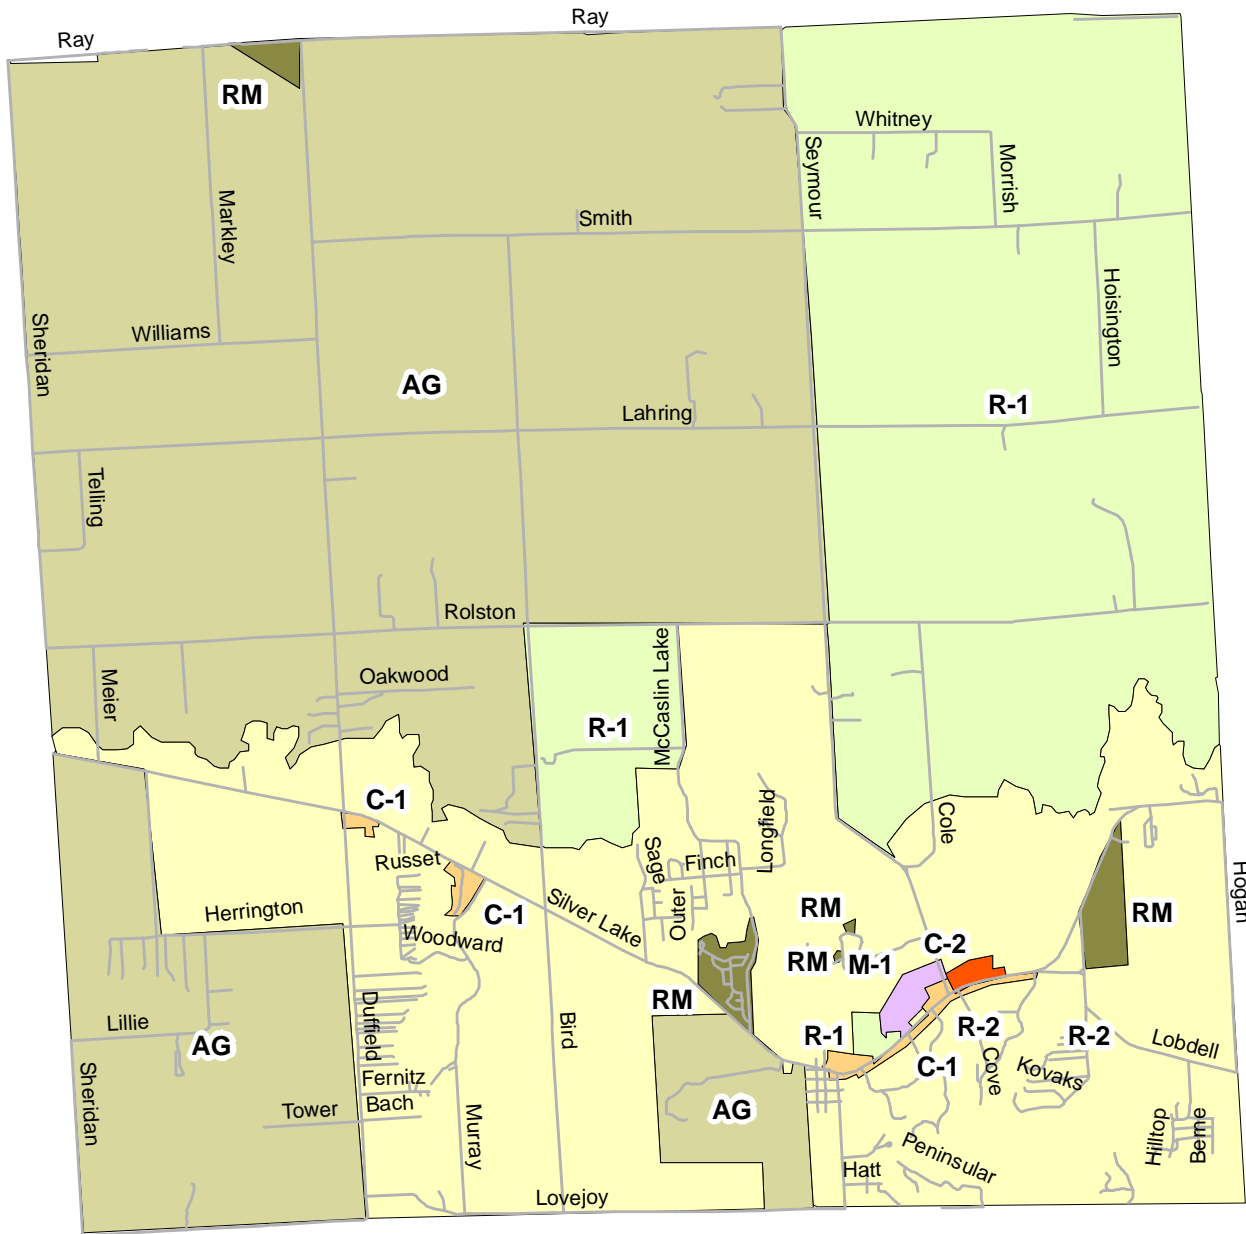

Argentine Township - Municipal Zoning Map

Genesee County

Legend

Argentine Twp ZONING

- Agricultural
- Rural Residential
- Urban Residential
- Residential Multiple Family
- Mobile Home Park
- Local Commercial
- General Commercial
- Light Manufacturing
- Heavy Manufacturing
- Roads