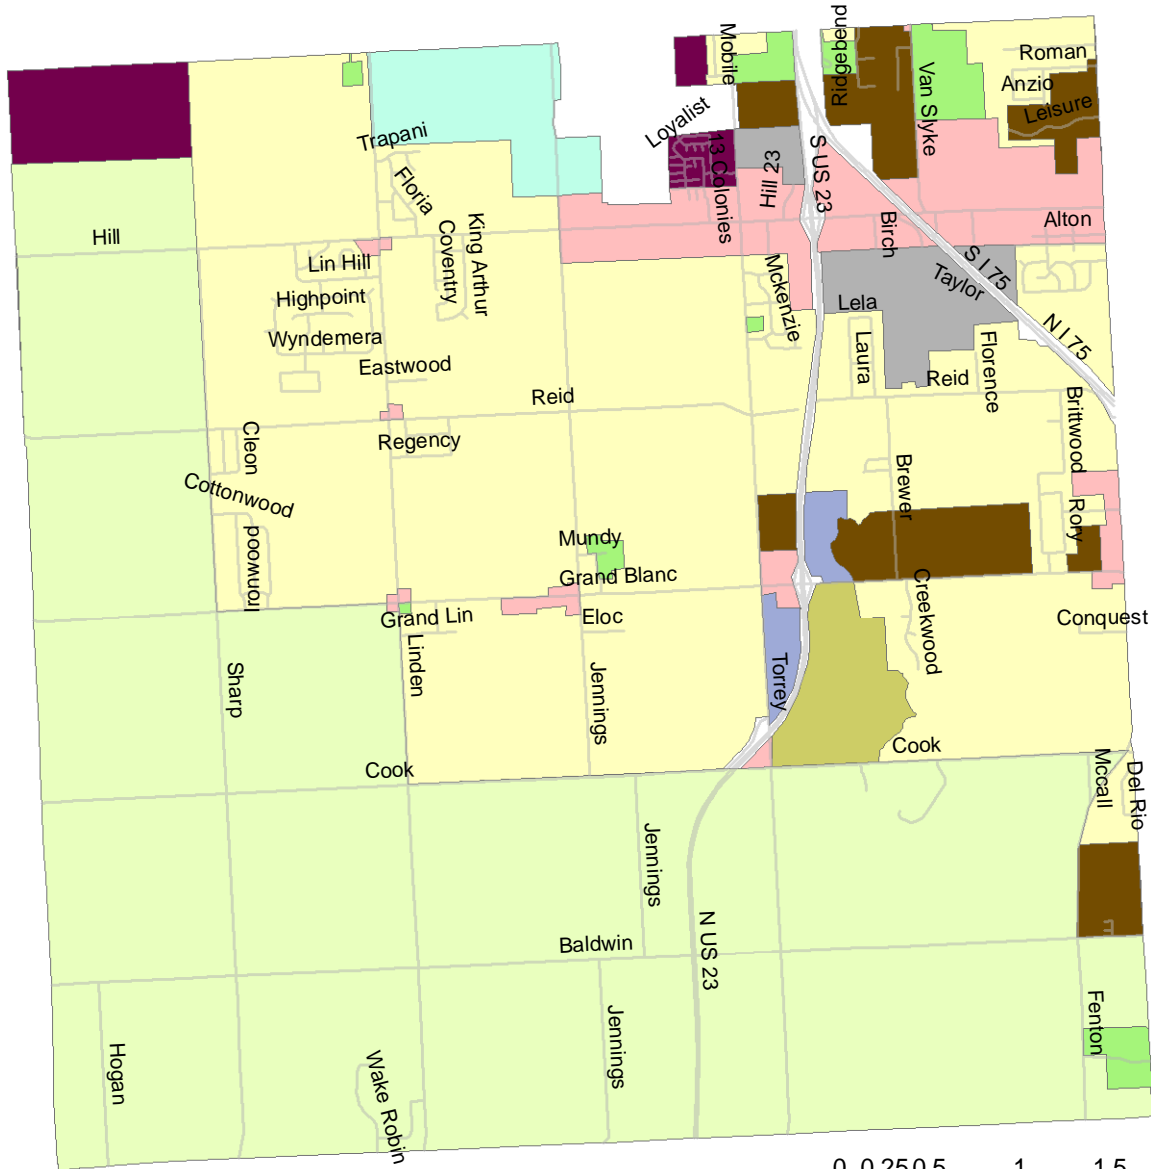

Mundy Township - Future Land Use

Genesee County

Legend

- Roads
- Airport Service
- Commercial/Office
- Industrial
- Landfill
- Mobile Home Park
- Multiple Family Residential
- One Family Residential
- Public/Semi-Public
- Research Park
- Residential/Agricultural