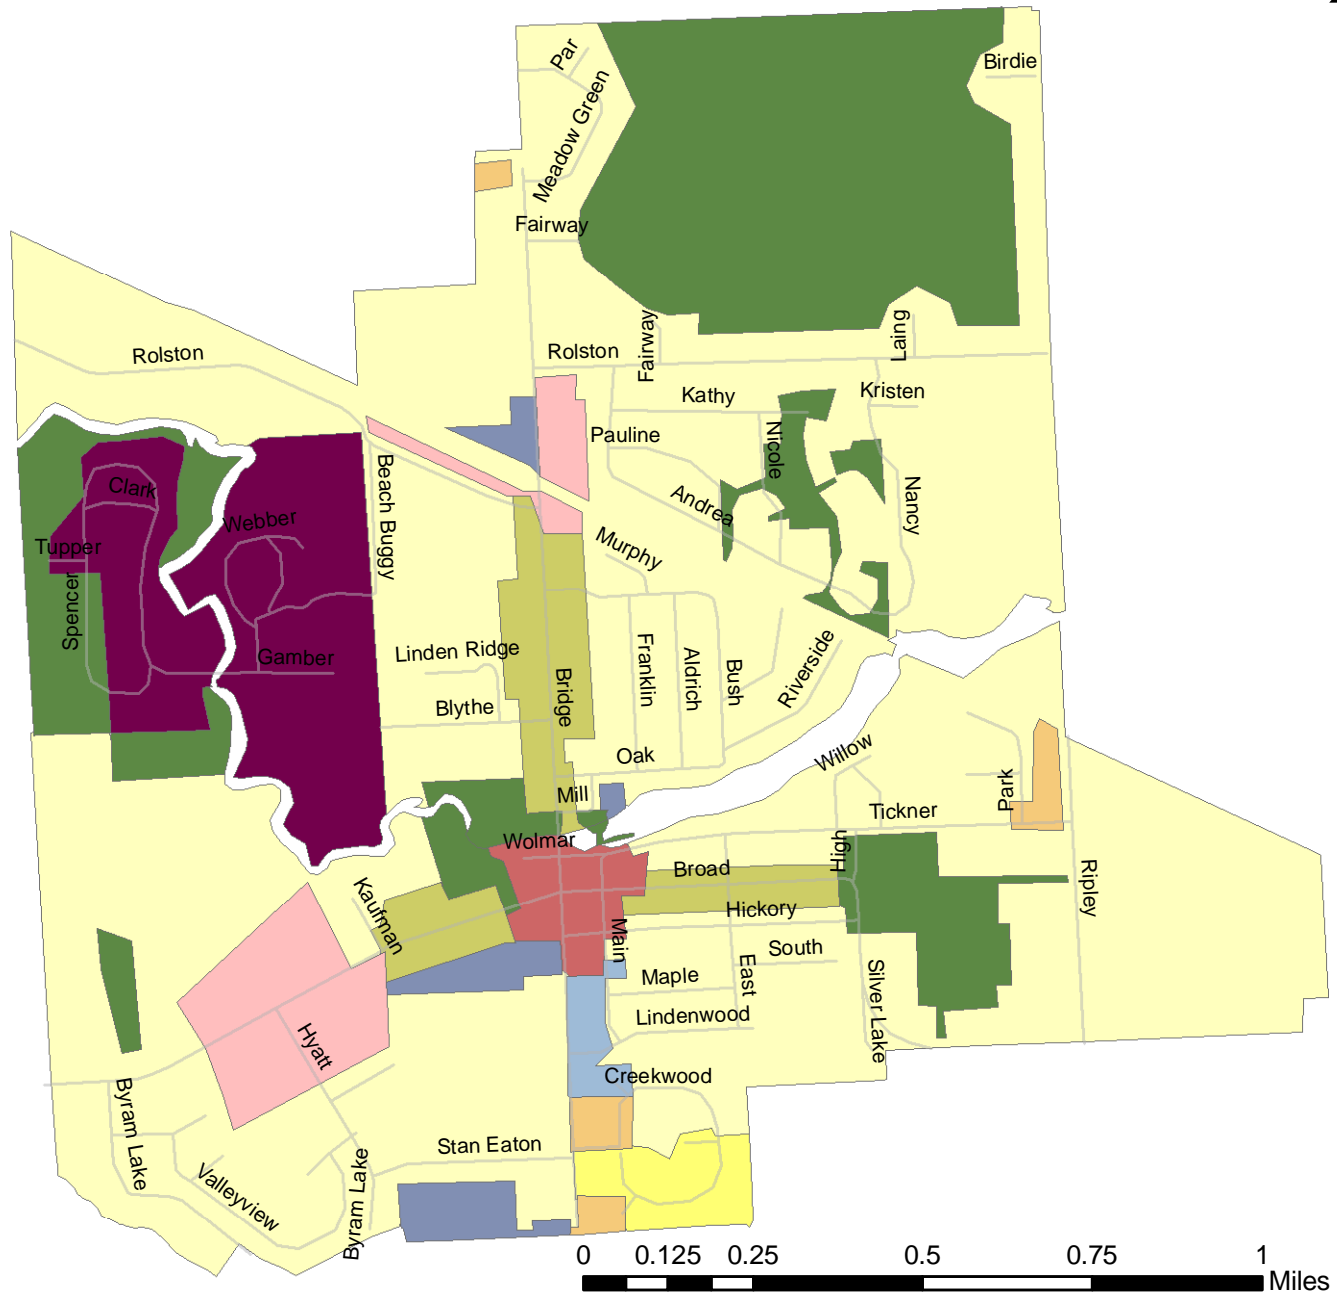

# City of Linden Future Land Use

## Genesee County

## Legend

- |                                    |                  |
|------------------------------------|------------------|
| Roads                              | Central Business |
| Single Family Residential          | Commercial       |
| Attached Single Family Residential | Mixed Use        |
| Historical Residential             | Office           |
| Multiple Family Residential        | Open Space       |
| Manufactured Housing Community     |                  |