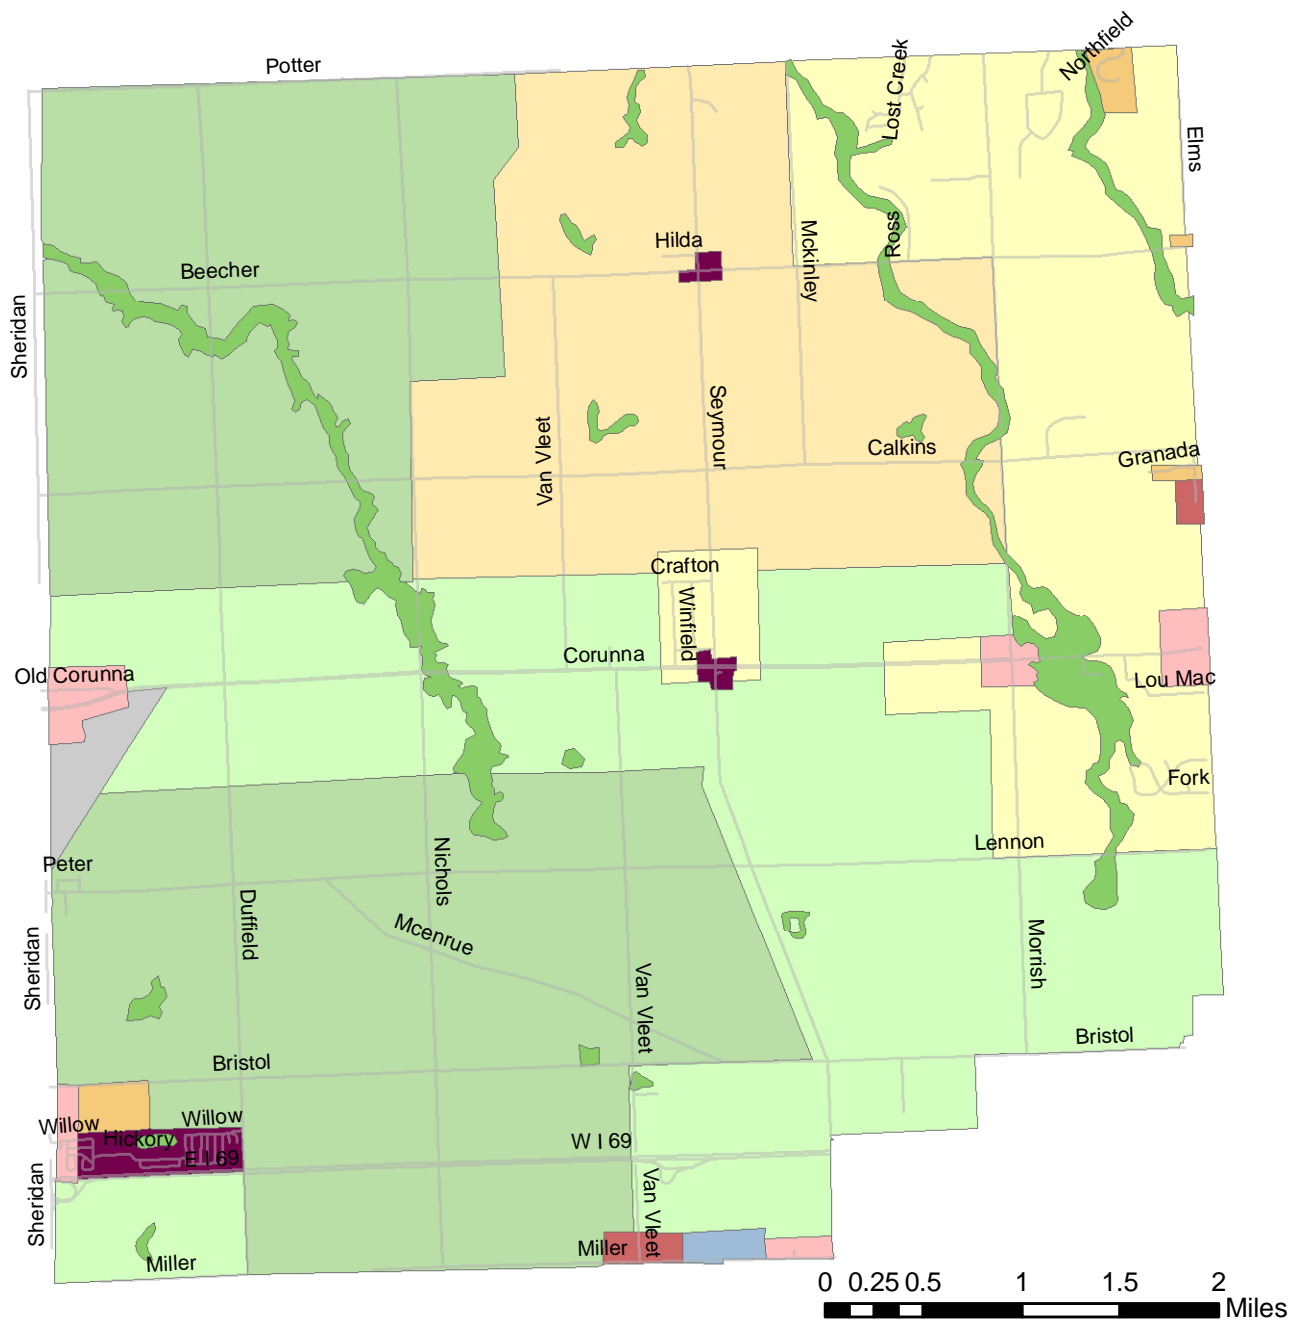

Clayton Township - Future Land Use

Genesee County

Legend

— Roads

Future Land Use Class

AGRICULTURE

GENERAL COMMERCIAL

INDUSTRIAL

LOCAL COMMERCIAL

MOBILE HOME PARK

MULTIPLE FAMILY

OFFICE

RECREATION-CONSERVATION

RURAL ESTATE

SINGLE FAMILY

SUBURBAN FARM