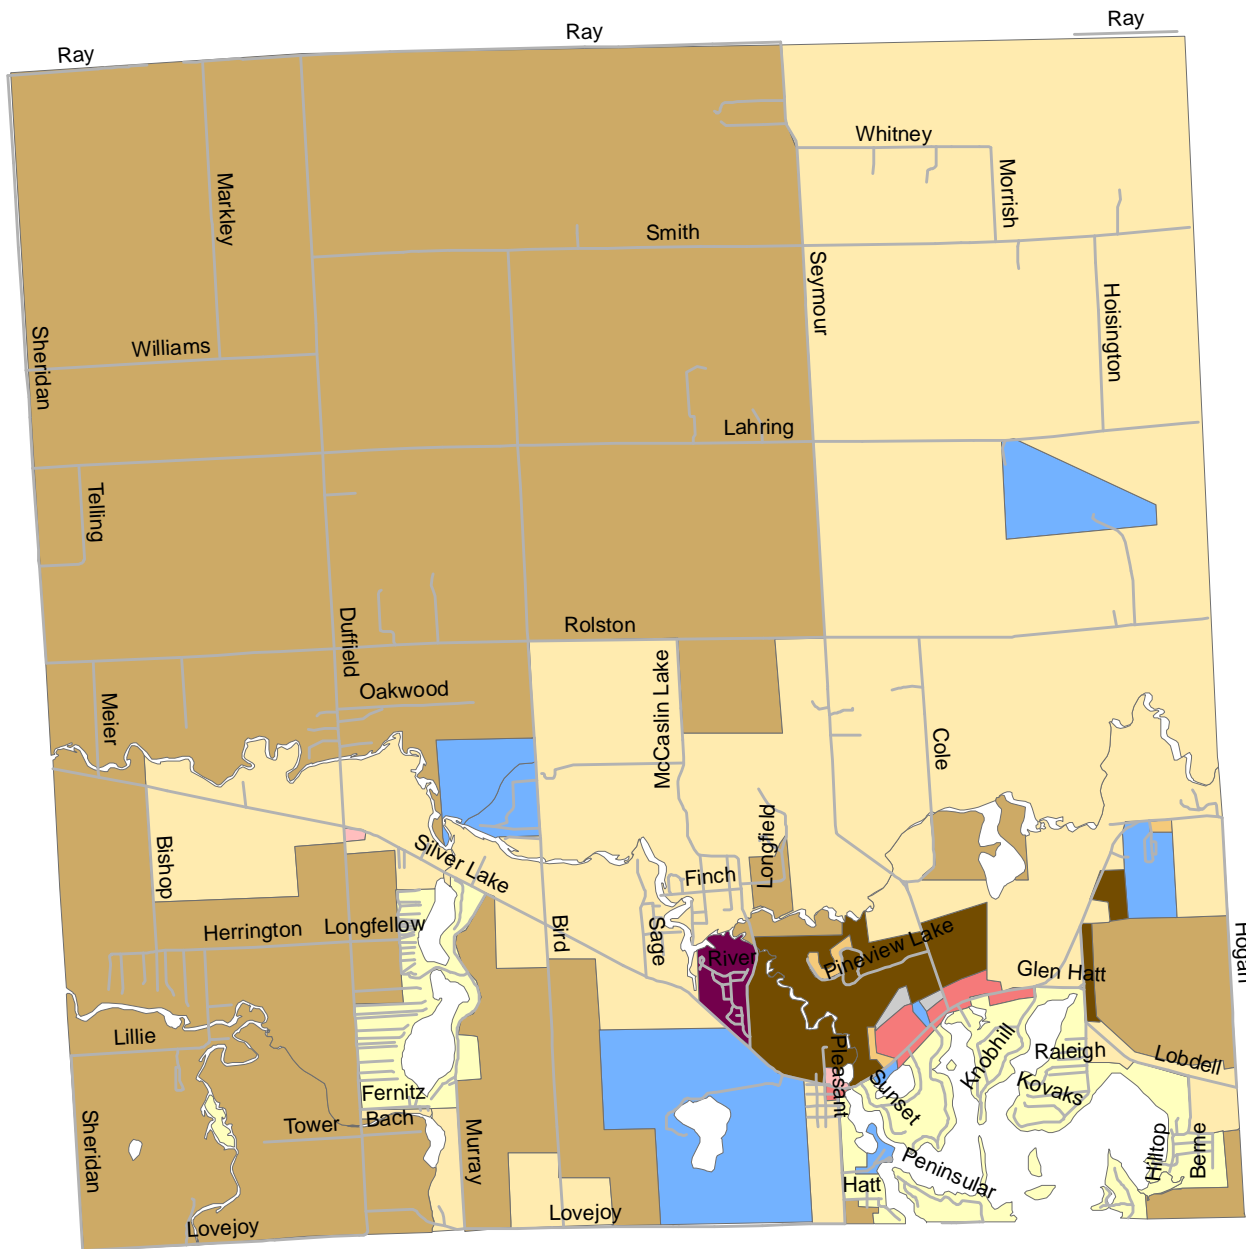

Argentine Township - Future Land Use

Genesee County

Legend

- | | |
|------------------------|---------------------|
| Roads | Institutional |
| Agricultural | Local Commercial |
| Rural Residential | General Commercial |
| Waterfront Residential | Light Manufacturing |
| Urban Residential | Heavy Manufacturing |
| Multiple Family | |
| Mobile Home Park | |