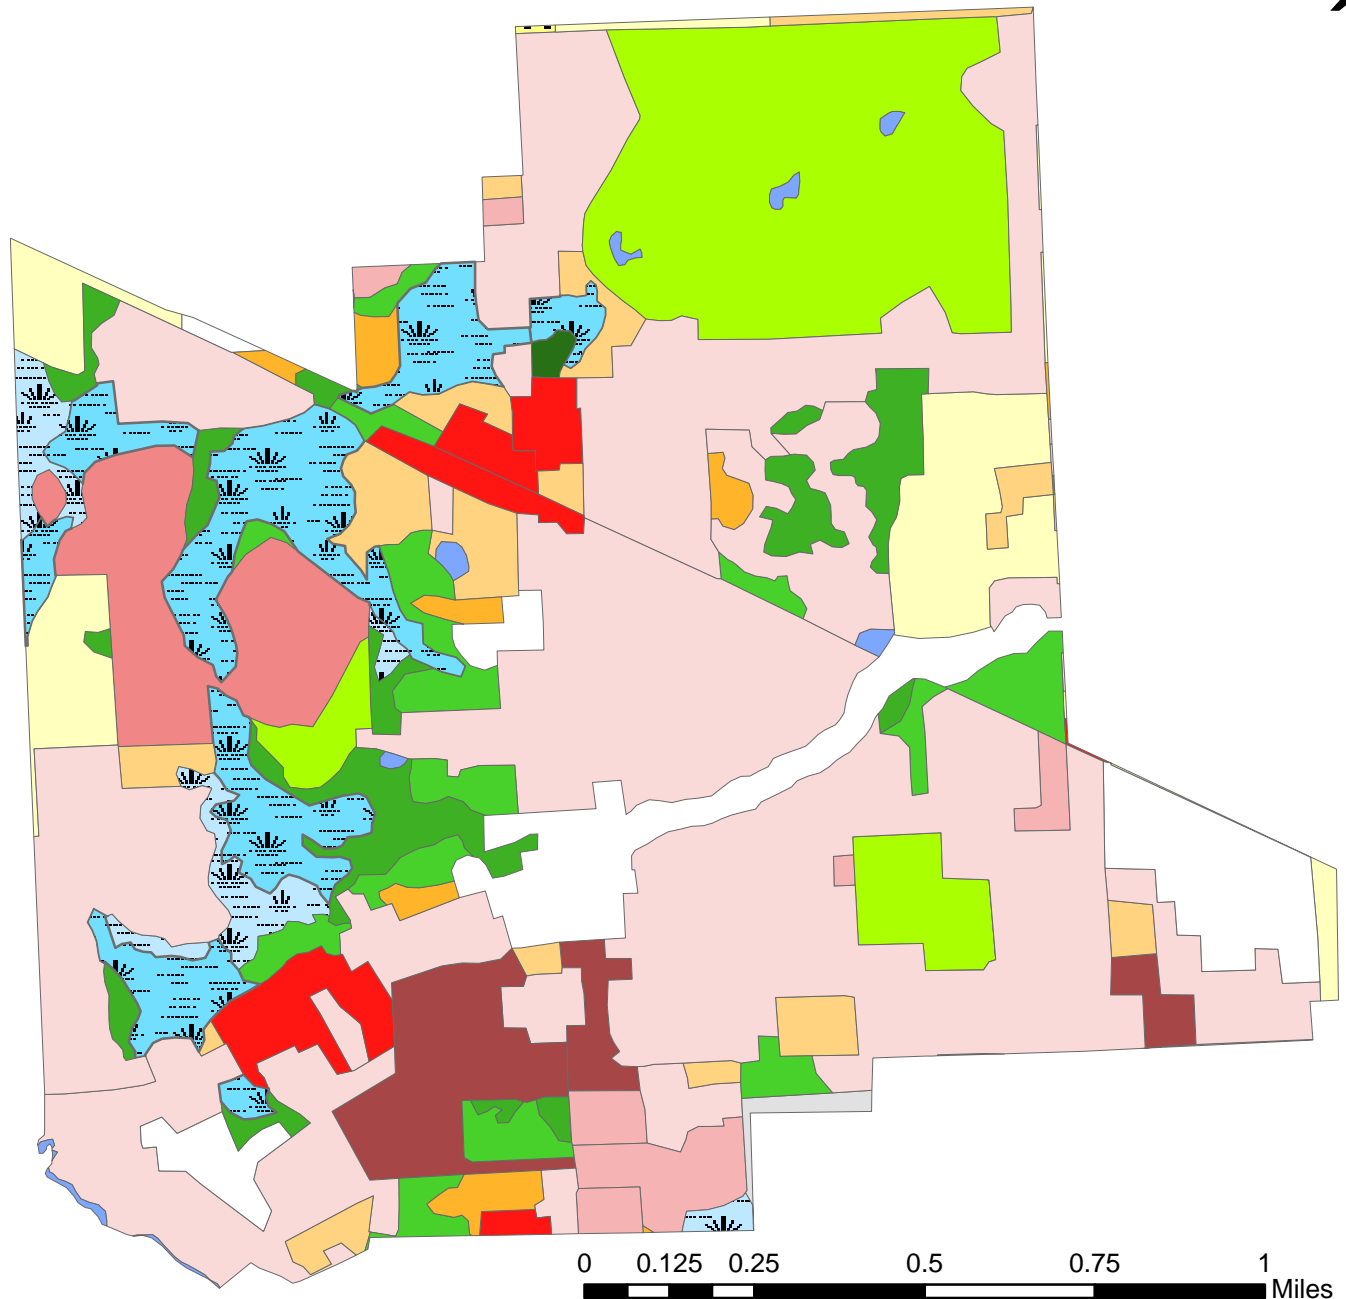

City of Linden 2003 Land Use / Cover

Genesee County

Legend

Linden

Land Use/Cover Class

Air transportation

Barren

Cemeteries

Central hardwoods

Confined feeding operations

Cropland

Extractive

Farmsteads

Grasses and forbs

Industrial

Institutional

Lakes

Lowland conifers

Lowland conifers with hardwood associations

Lowland hardwoods

Manufactured home park

Multi-family, low rise

Non-forested wetlands

Office park